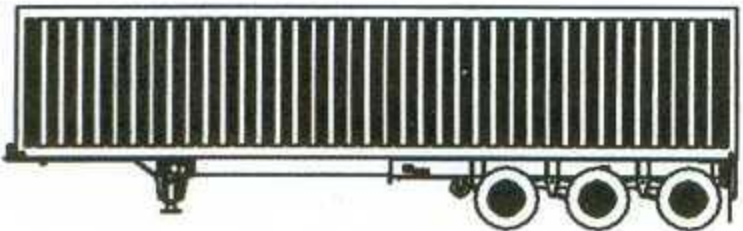

CCX2040-3

Chassis King

www.ChassisKing.com

3D CAD MODEL SHOWN

Innovative Products
For your Business

Chassis King

Tel 727-585-1500

Fax 727-585-1316

sales@chassisking.com